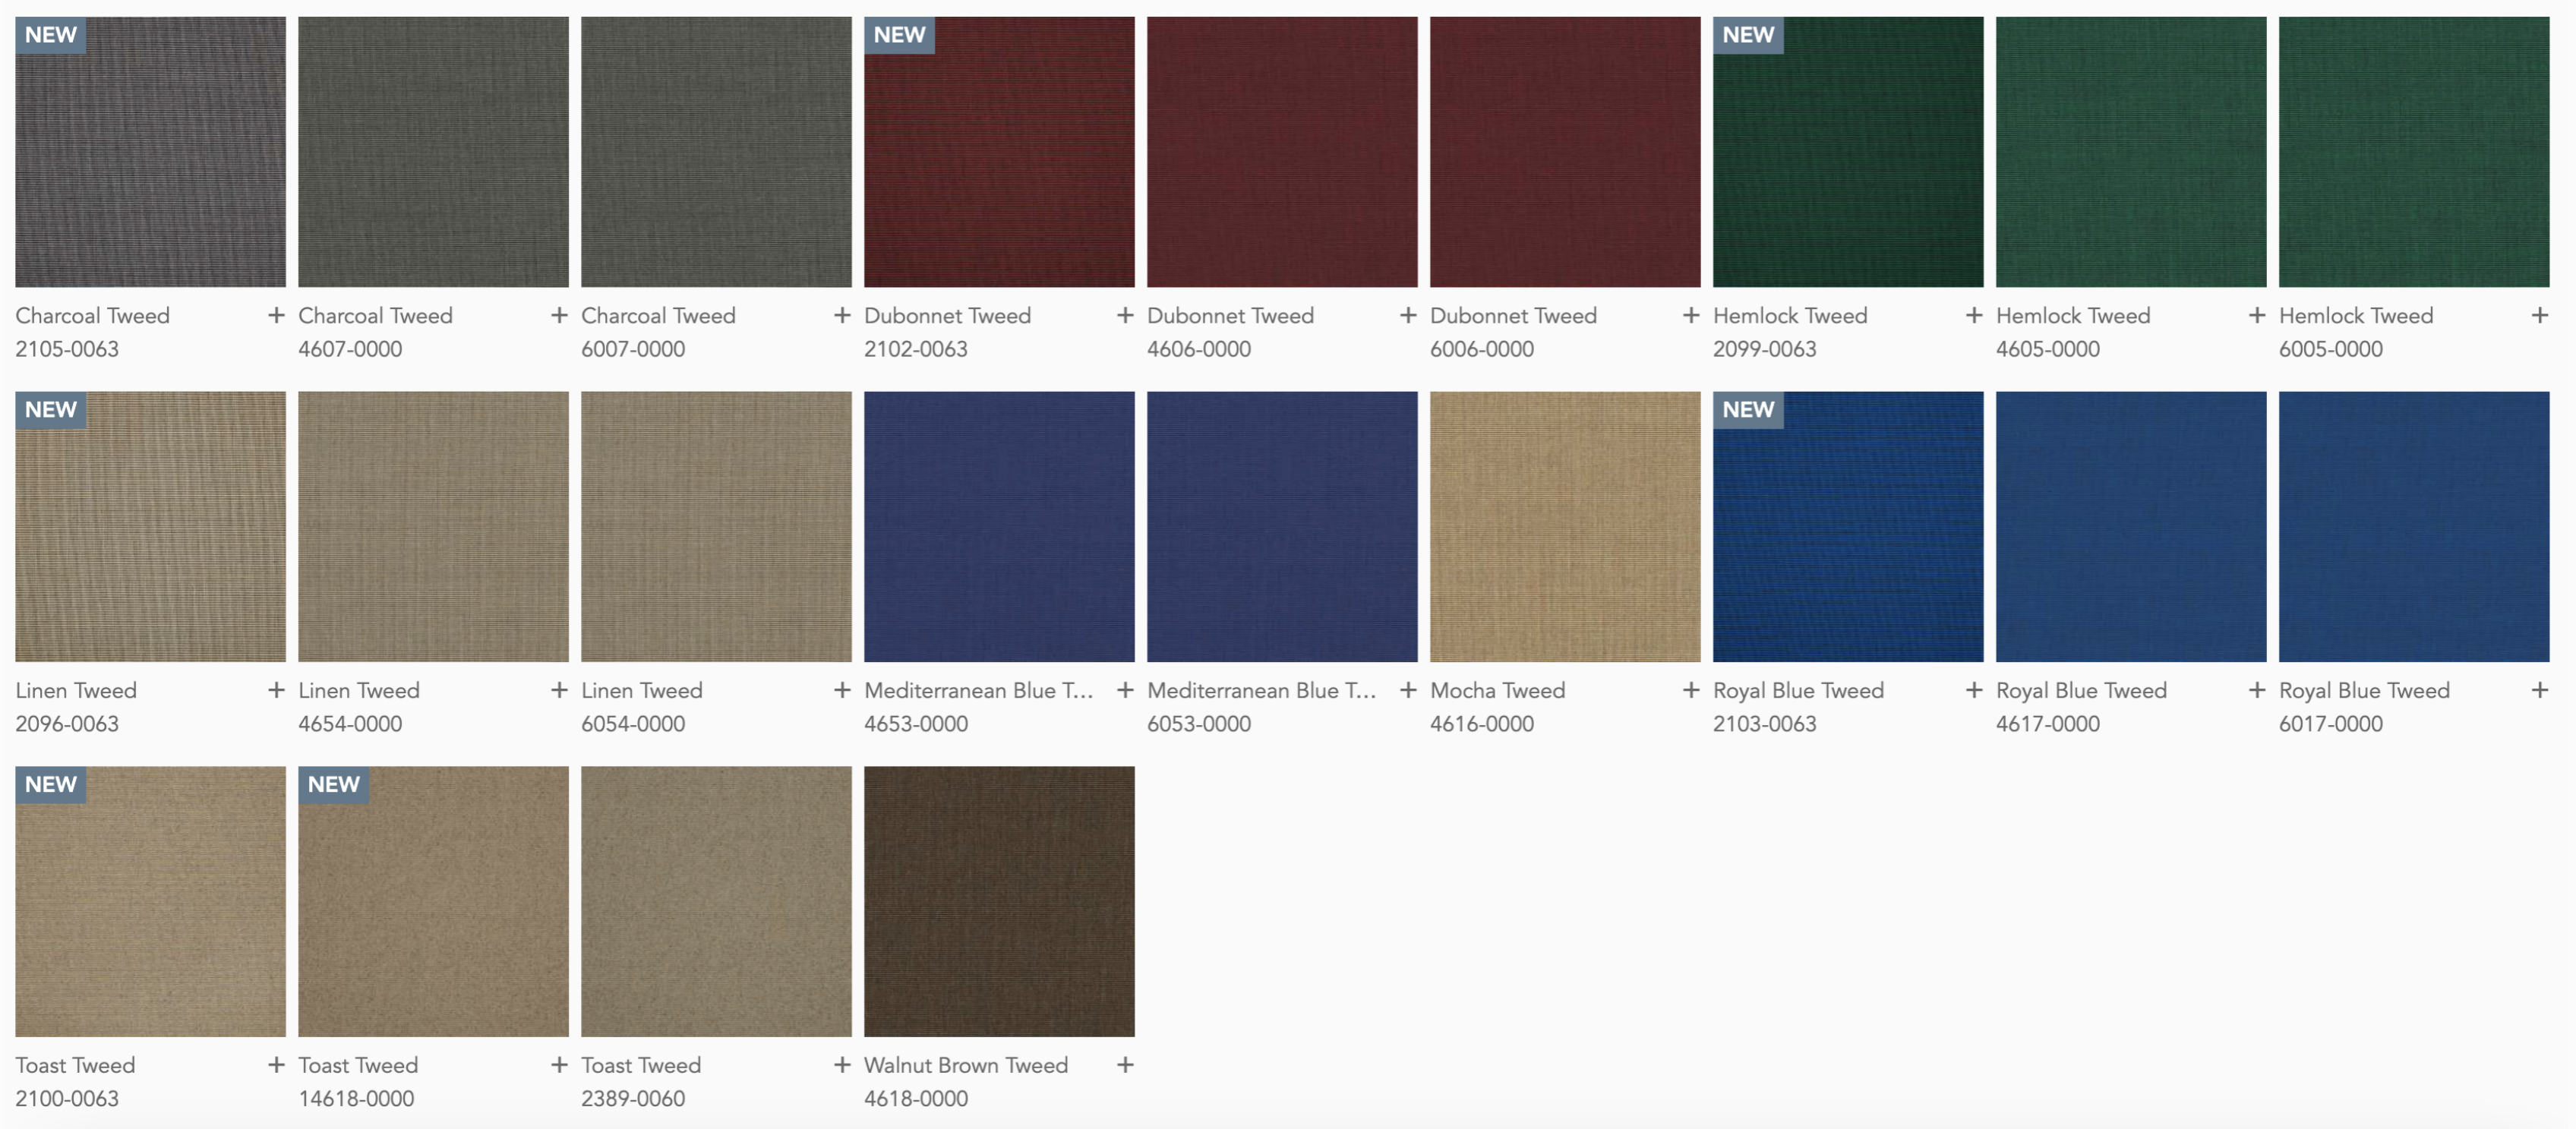

SP RHODES

Horse Show Curtains with Unparalleled Performance

UV and Fade Resistant

With a 10-year warranty against fading, Sunbrella fabrics hold their vibrant color even with constant exposure to the sun, salt and chlorine of harsh marine environments.

Mold and Mildew Resistant

All Sunbrella fabrics are mold- and mildew-resistant. Should exposure to dirt, debris and the elements cause mold and mildew to occur, Sunbrella marine canvas can be quickly and easily cleaned with a simple bleach solution.

Bleach Cleanable

When tough stains such as mold or mildew occur, Sunbrella fabrics can be cleaned with bleach without losing color.

Sun Protection

Marine Sunbrella fabrics protect the horses inside their stalls when you attend an outdoor show. This helps to reduce the temperature inside stalls so your horses can rest comfortably between classes.

Breathable Comfort

Unlike some marine fabrics that trap heat in, Sunbrella fabrics allow air to pass through, creating a comfortable stabling experience.

HORSE SHOW TWEED COLLECTION